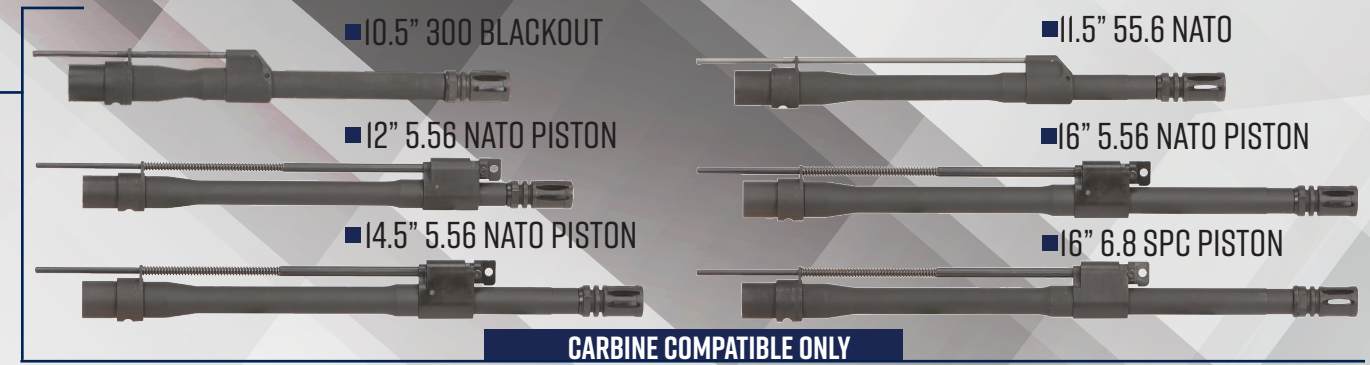

MRP CARBINE

MRP PLATFORM SUPPORTS:

- 5.56 NATO
- 6.8 SPC
- 300 BLACKOUT
- .224 VALKYRIE

MRP RIFLE

MWS

MWS PLATFORM SUPPORTS:

- 308 WIN
- 6.5 CM
- 260 REM
- .243 WIN
- 7MM-08 REM
- .338 FED

CARBINE COMPATIBLE ONLY