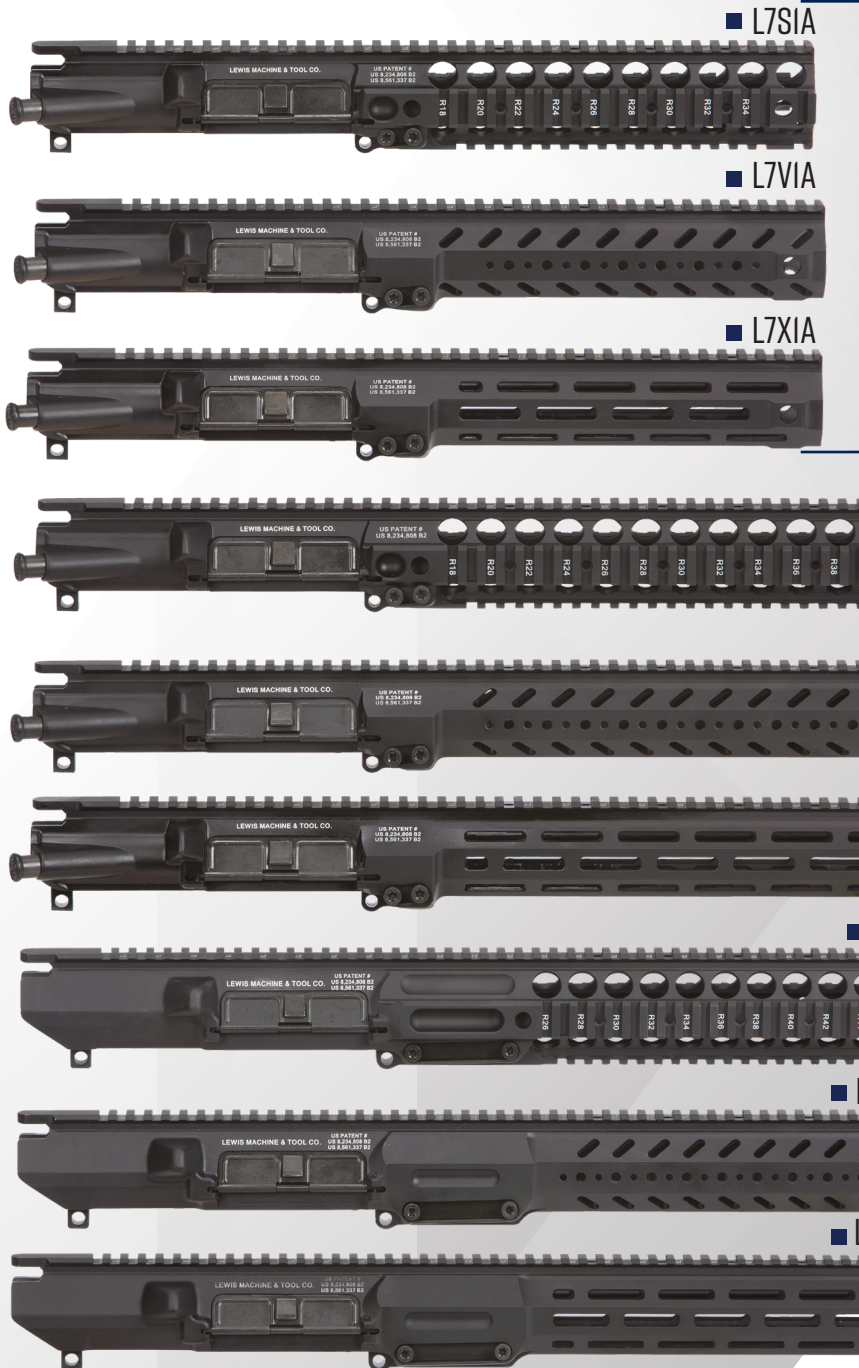

STRIPPED LOWER RECEIVERS

5.56 X 45 / 300 BLACKOUT

7.62 X 51 / 6.5 CM / .260 REM

DEFENDER

MARS-L

MARS-H

UPPER RECEIVERS

BARRELS